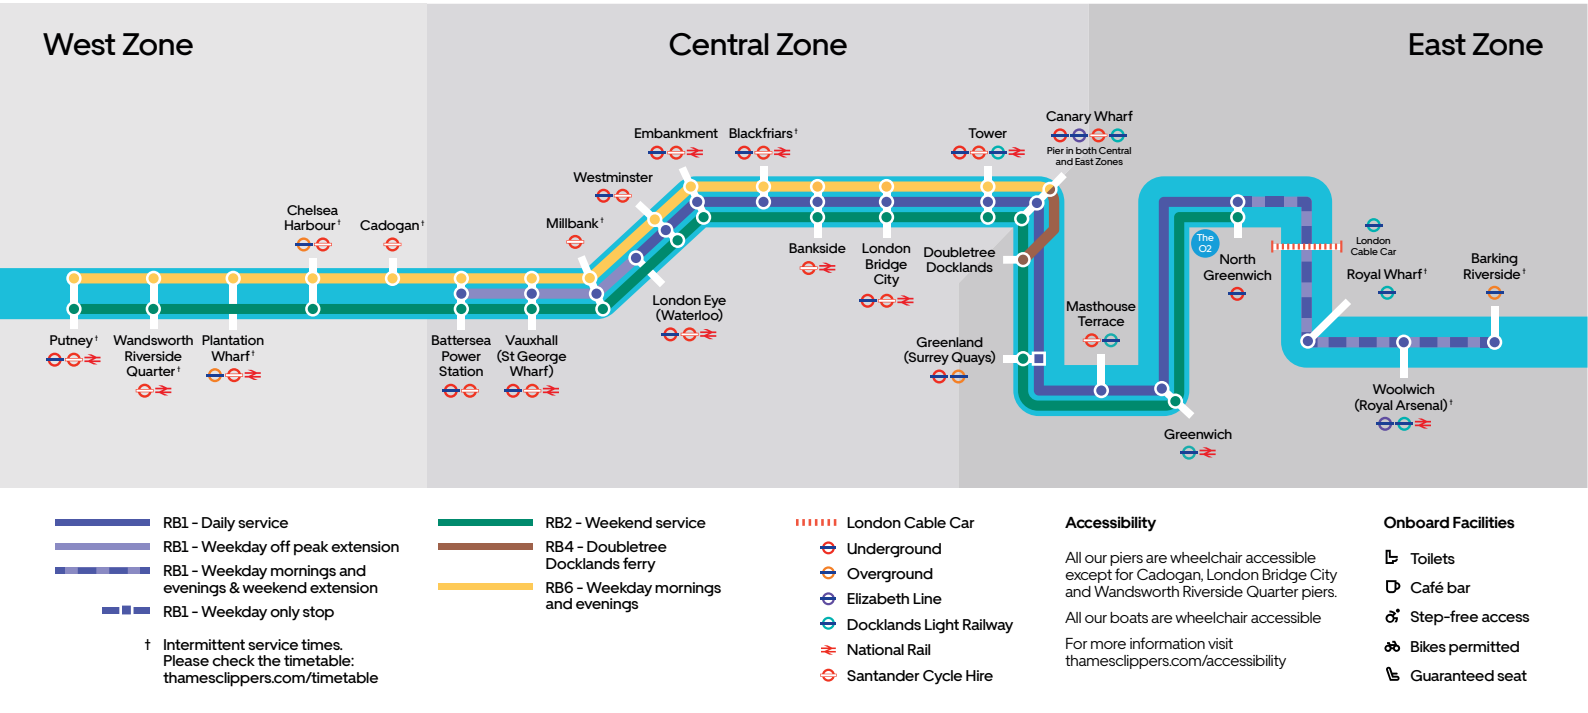

Service break: 19:58 - 20:50

RB4	RB4	RB4	RB4	RB4	RB4	RB4	RB4	RB4	RB4	RB4		
Doubletree Docklands	2050	2105	2120	2135	2150	2205	2220	2235	2250	2302	2314	2326
Canary Wharf	2053	2108	2123	2138	2153	2208	2223	2238	2253	2305	2317	2329

Service break: 12:05 - 12:40

RB4	RB4	RB4	RB4	RB4	RB4	RB4	RB4	RB4	RB4	RB4	RB4	RB4	RB4	RB4	RB4	RB4	RB4	RB4	RB4	RB4	RB4	RB4	RB4	RB4	RB4	RB4	RB4	RB4	RB4	RB4	RB4	RB4	RB4	RB4	RB4	RB4	RB4
Canary Wharf	1245	1300	1315	1330	1345	1400	1415	1430	1445	1500	1516	1528	1539	1555	1610	1625	1640	1655	1710	1725	1740	1755	1810	1825	1840	1855	1910	1925	1940	1955							
Doubletree Docklands	1248	1303	1318	1333	1348	1403	1418	1433	1448	1503	1519	1531	1542	1558	1613	1628	1643	1658	1713	1728	1743	1758	1813	1828	1843	1858	1913	1928	1943	1958							

Service break: 19:58 - 20:50

RB4	RB4	RB4	RB4	RB4	RB4	RB4	RB4	RB4	RB4	RB4		
Canary Wharf	2055	2110	2125	2140	2155	2210	2225	2240	2255	2307	2319	2331
Doubletree Docklands	2058	2113	2128	2143	2158	2213	2228	2243	2258	2310	2322	2334

Best viewed in landscape when on mobile

Find us on Twitter for service updates
@thamesclippers

Route map

Best viewed in landscape when on mobile

Uber Boat
by **thames clippers**

Find us on Twitter for service updates
[@thamesclippers](https://twitter.com/thamesclippers)