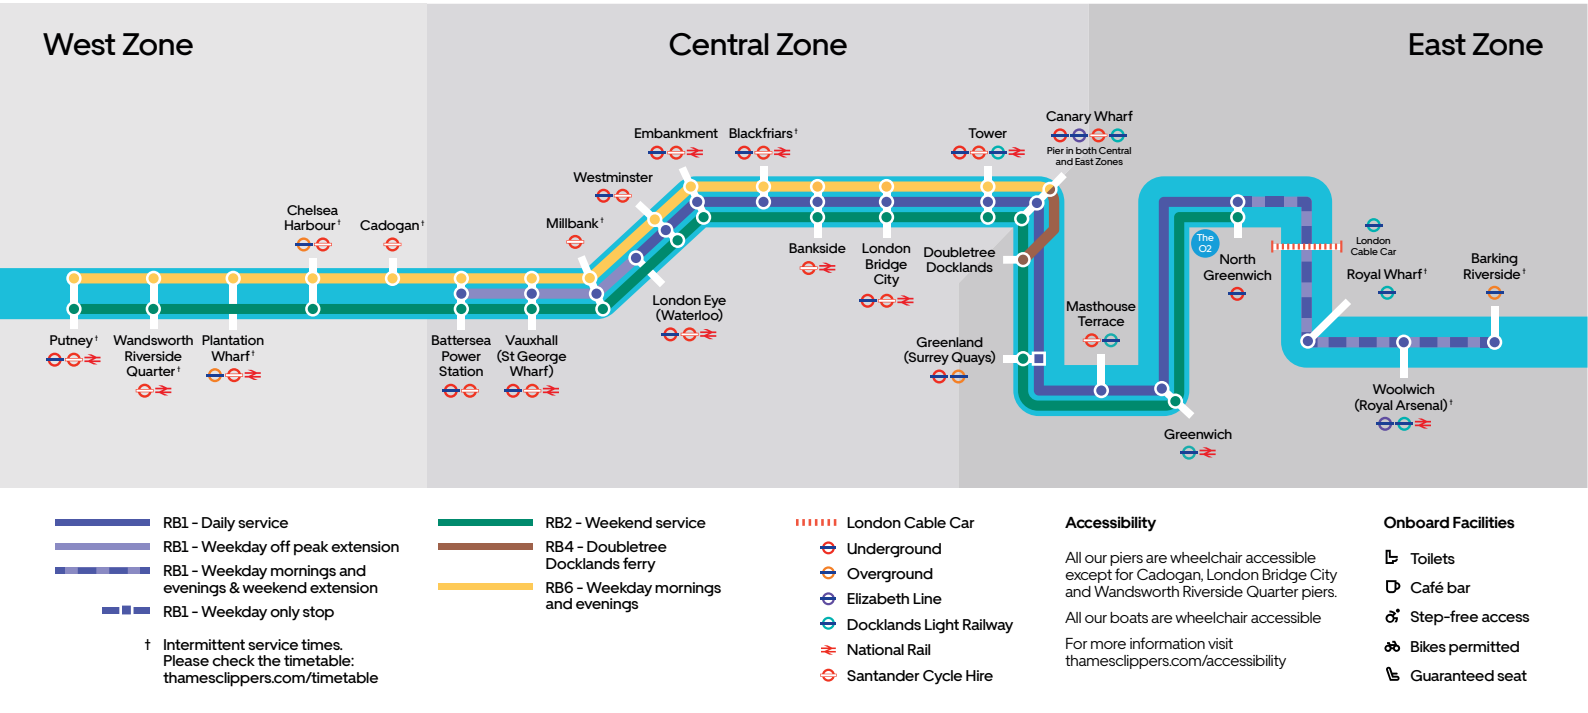

Service break: 19:58 - 20:50

RB4	RB4	RB4	RB4	RB4	RB4	RB4	RB4	RB4	RB4			
Doubletree Docklands	2050	2105	2120	2135	2150	2205	2220	2235	2250	2302	2314	2326
Canary Wharf	2053	2108	2123	2138	2153	2208	2223	2238	2253	2305	2317	2329

Service break: 12:05 - 12:40

RB4	RB4	RB4	RB4	RB4	RB4	RB4	RB4	RB4	RB4	RB4	RB4	RB4	RB4	RB4	RB4	RB4	RB4	RB4	RB4	RB4	RB4	RB4	RB4	RB4	RB4	RB4	RB4	RB4	RB4	RB4	RB4	RB4	RB4	RB4	RB4	RB4	RB4	RB4	RB4	RB4	RB4	RB4	RB4
Canary Wharf	1245	1300	1315	1330	1345	1400	1415	1430	1445	1500	1516	1528	1539	1555	1610	1625	1640	1655	1710	1725	1740	1755	1810	1825	1840	1855	1910	1925	1940	1955													
Doubletree Docklands	1248	1303	1318	1333	1348	1403	1418	1433	1448	1503	1519	1531	1542	1558	1613	1628	1643	1658	1713	1728	1743	1758	1813	1828	1843	1858	1913	1928	1943	1958													

Service break: 19:58 - 20:50

RB4	RB4	RB4	RB4	RB4	RB4	RB4	RB4	RB4	RB4	RB4	RB4	
Canary Wharf	2055	2110	2125	2140	2155	2210	2225	2240	2255	2307	2319	2331
Doubletree Docklands	2058	2113	2128	2143	2158	2213	2228	2243	2258	2310	2322	2334

Best viewed in landscape when on mobile

Find us on Twitter for service updates
@thamesclippers

Route map

Best viewed in landscape when on mobile

Uber Boat
by **thames clippers**

Find us on Twitter for service updates
[@thamesclippers](https://twitter.com/thamesclippers)