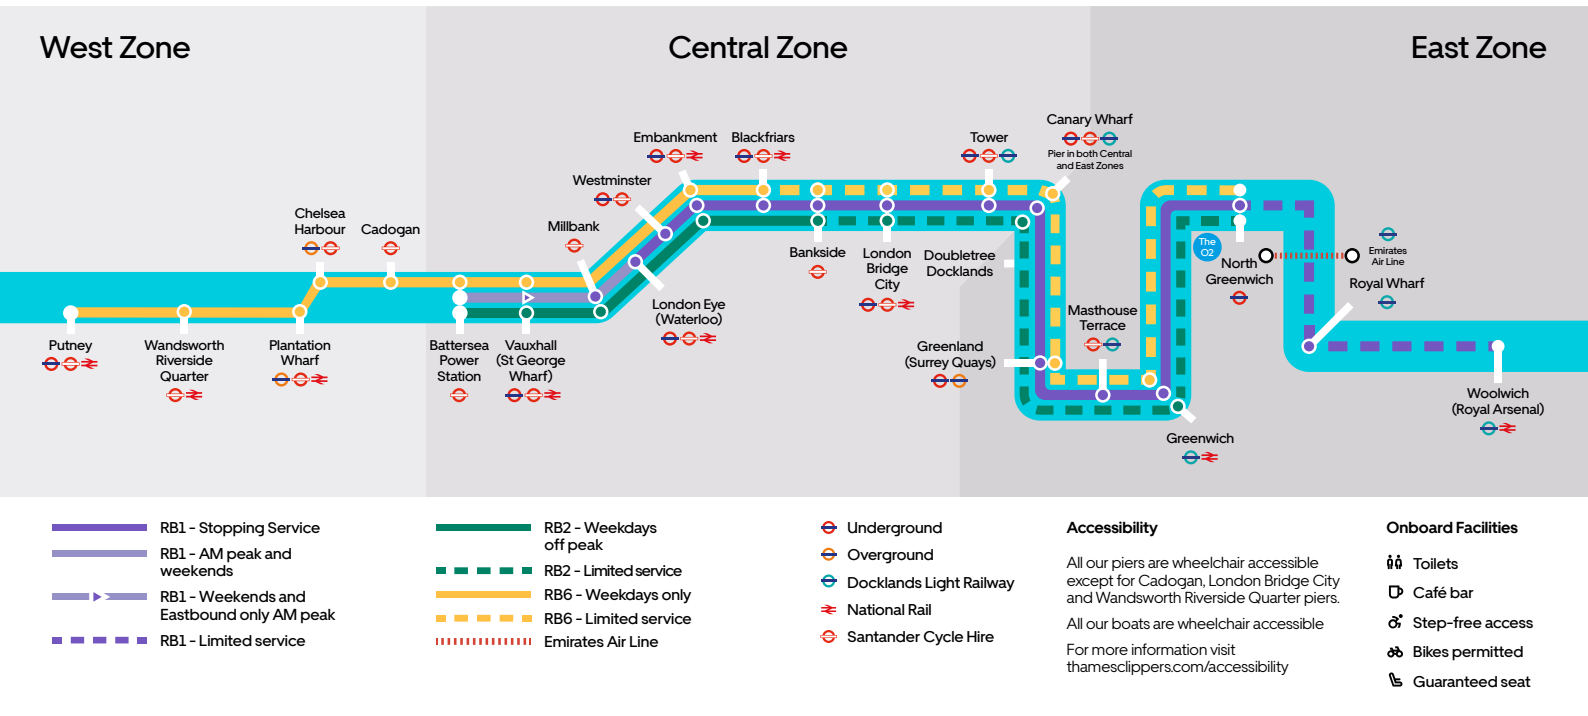

RB4 services won't be operating until the DoubleTree by Hilton Hotel London - Docklands Riverside re-opens (mid-May, TBC).

Contents page

- Page 2 Weekday - Westbound Services
- Page 3 Weekend - Westbound Services
- Page 4 Weekday - Eastbound Services
- Page 5 Weekend - Eastbound Services
- Page 6 Route Map

Best viewed in landscape when on mobile

Route Map

Best viewed in landscape when on mobile