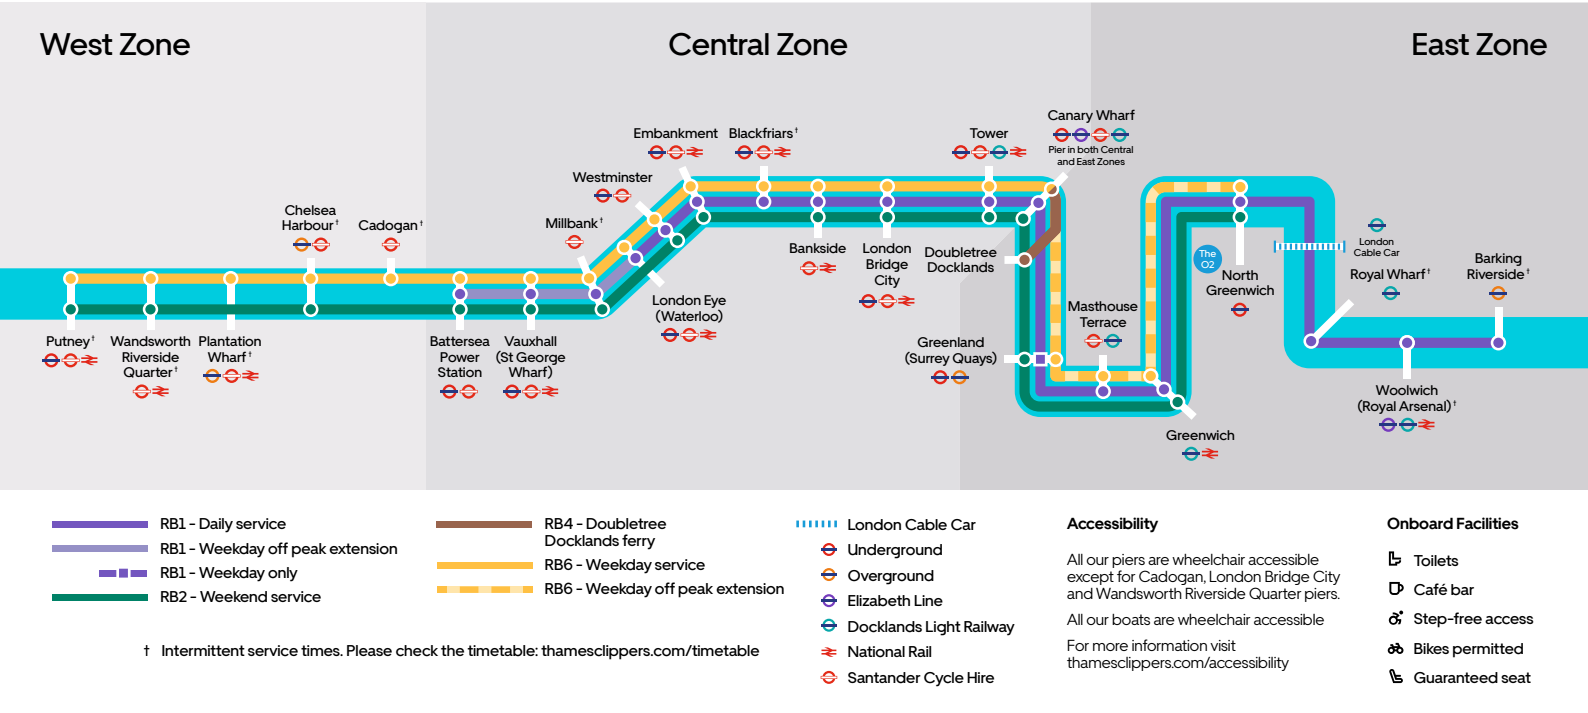

Route map

Best viewed in landscape when on mobile

Uber Boat
by **thames clippers**

Find us on Twitter for service updates
[@thamesclippers](https://twitter.com/thamesclippers)