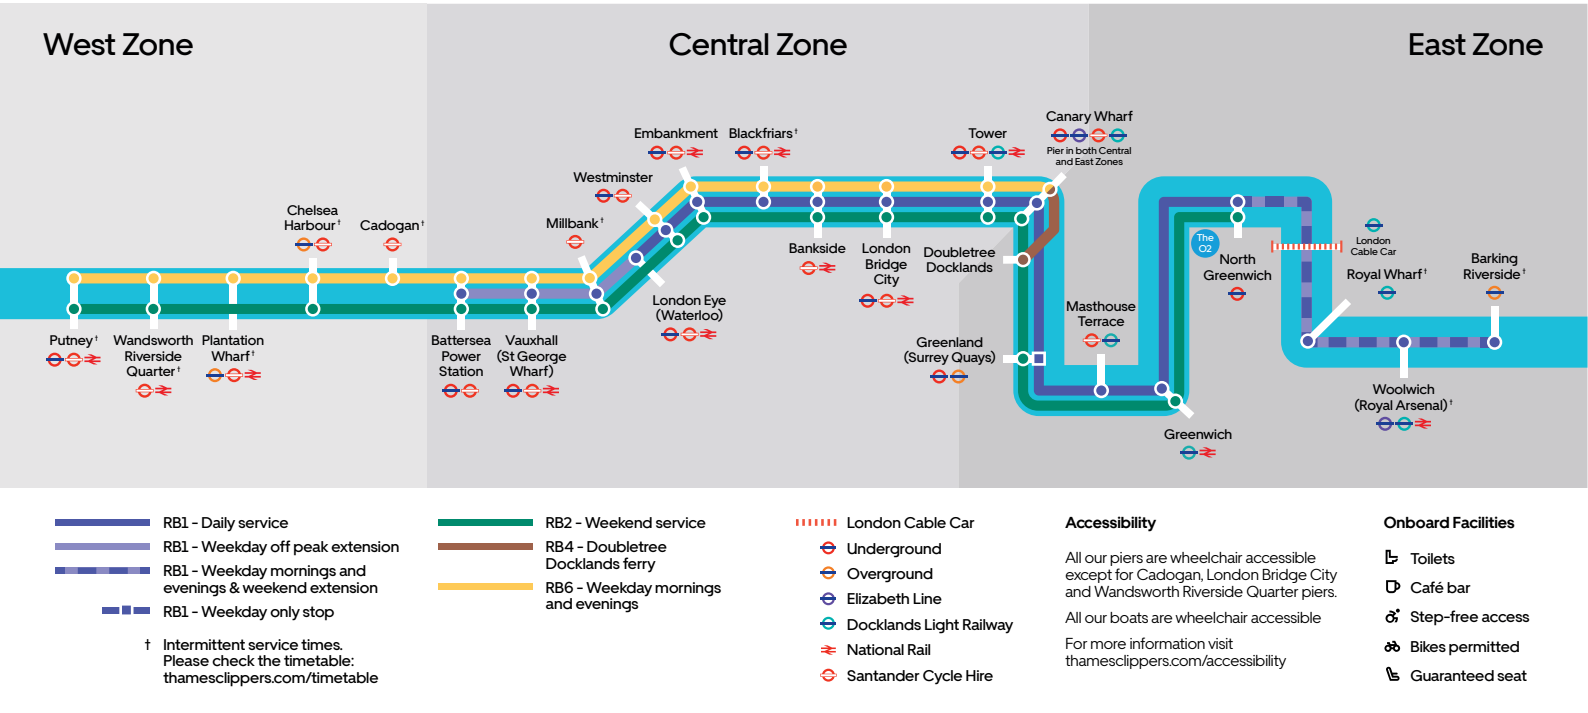

Route map

Best viewed in landscape when on mobile

Uber Boat
by **thames clippers**

Find us on Twitter for service updates
[@thamesclippers](https://twitter.com/thamesclippers)