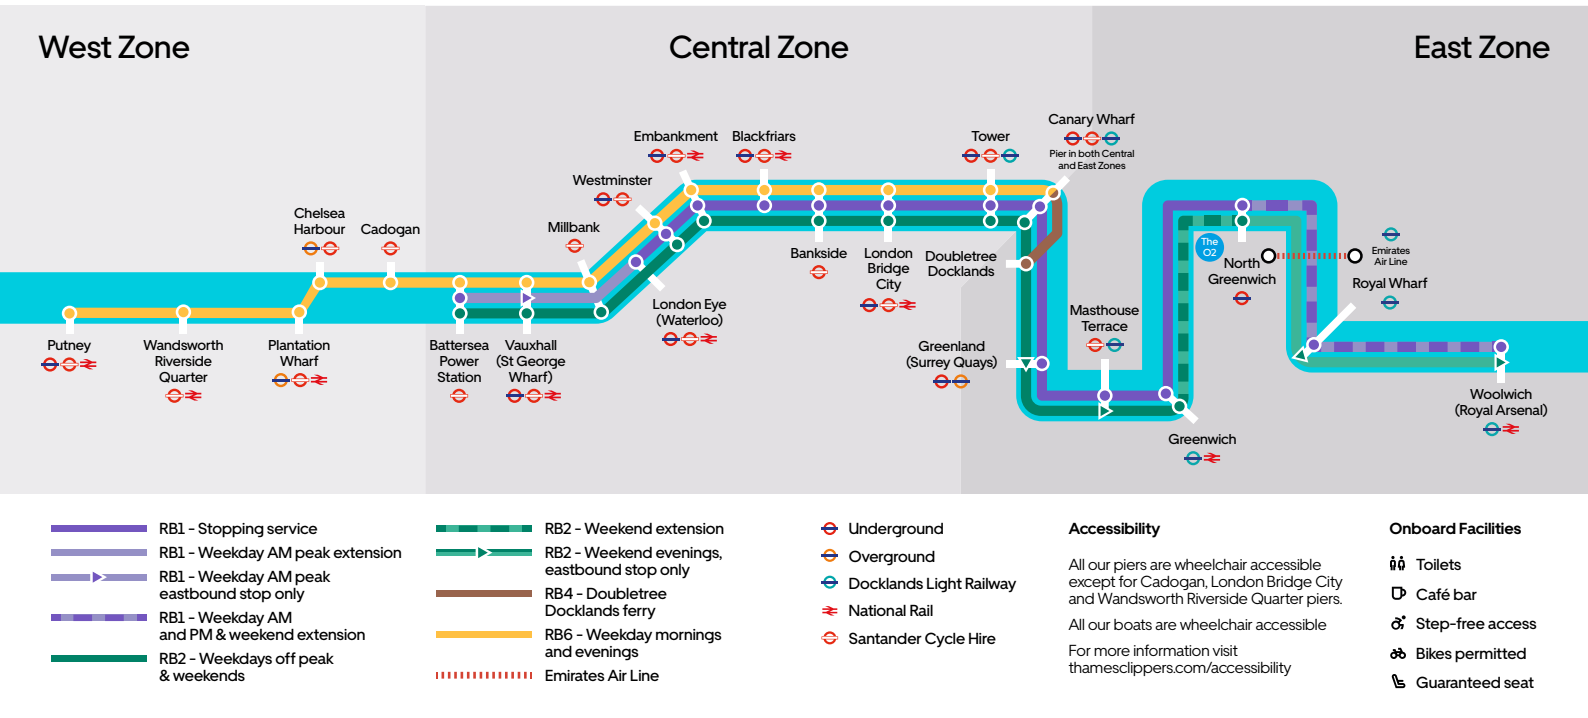

Find us on Twitter for service updates
[@thamesclippers](#)

Weekend

Doubletree Docklands Ferry

Departures from Canary Wharf

RB4 morning	RB4	RB4	RB4	RB4	RB4	RB4	RB4	RB4	RB4	RB4	RB4	RB4	RB4	RB4	RB4	RB4	RB4	RB4	RB4	RB4	RB4	RB4
Canary Wharf	0950	1005	1020	1035	1050	1105	1120	1135	1150	1205	1220	1235	1250	1305	1320	1335	1345	1400	1410	1425	1435	1450
Doubletree Docklands	0953	1008	1023	1038	1053	1108	1123	1138	1153	1208	1223	1238	1253	1308	1323	1338	1348	1403	1413	1428	1438	1453

Service break: 1958 -2020

RB4 evening	RB4	RB4	RB4	RB4	RB4	RB4
Canary Wharf	2020	2035	2050	2105	2120	2135
Doubletree Docklands	2023	2038	2053	2108	2123	2138

Departures from Doubletree Docklands

RB4 morning	RB4	RB4	RB4	RB4	RB4	RB4	RB4	RB4	RB4	RB4	RB4	RB4	RB4	RB4	RB4	RB4	RB4	RB4	RB4	RB4	RB4	RB4
Doubletree Docklands	0945	1000	1015	1030	1045	1100	1115	1130	1145	1200	1215	1230	1245	1300	1315	1330	1340	1355	1405	1420	1430	1443
Canary Wharf	0948	1003	1018	1033	1048	1103	1118	1133	1148	1203	1218	1233	1248	1303	1318	1333	1343	1358	1408	1423	1433	1446

RB4 afternoon	RB4	RB4	RB4	RB4	RB4	RB4	RB4	RB4	RB4	RB4	RB4	RB4	RB4	RB4	RB4	RB4	RB4	RB4	RB4	RB4	RB4	RB4
Doubletree Docklands	1455	1508	1520	1533	1545	1600	1615	1630	1645	1700	1715	1730	1745	1800	1815	1830	1845	1855	1910	1925	1940	1950
Canary Wharf	1458	1511	1523	1536	1548	1603	1618	1633	1648	1703	1718	1733	1748	1803	1818	1833	1848	1858	1913	1928	1943	1953

Service break: 1953 -2015

RB4 evening	RB4	RB4	RB4	RB4	RB4	RB4
Doubletree Docklands	2015	2030	2045	2100	2115	2130
Canary Wharf	2018	2033	2048	2103	2118	2133

Best viewed in landscape when on mobile

Route Map