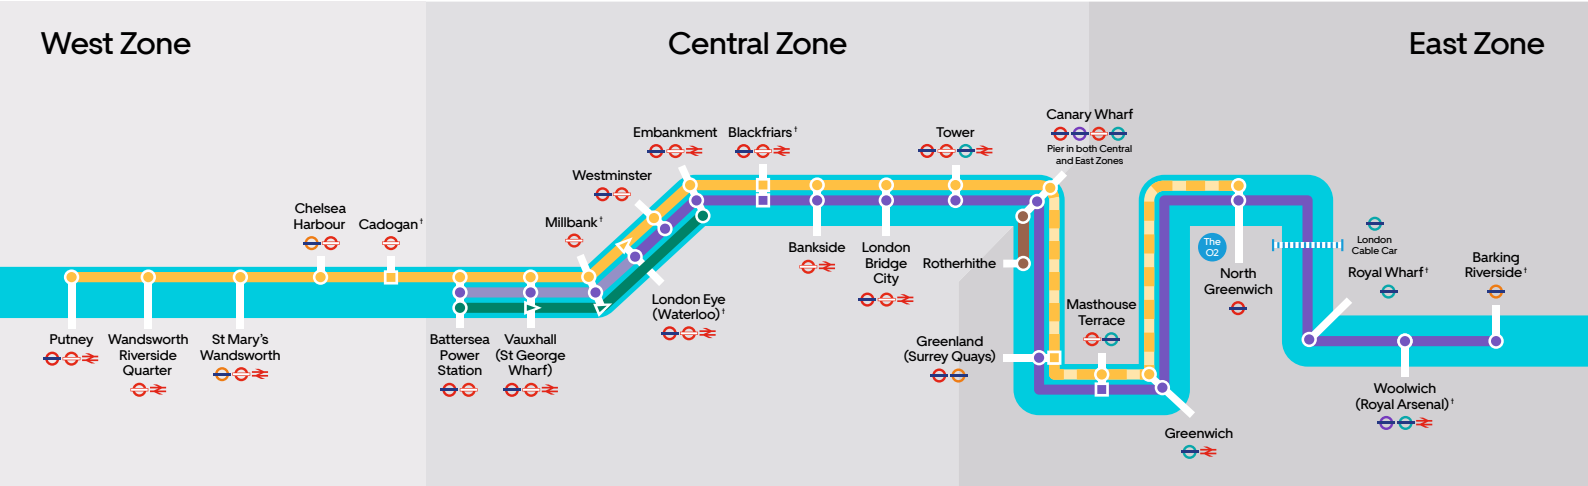

Page 6 Eastbound

RB4

Page 7 Weekday

Page 8 Weekend

Route map

Page 9 Route map

Weekend

Eastbound services

Best viewed in landscape when on mobile

Route map

- RB1 - Daily service
- RB1 - Weekday off peak
- RB2 - Weekend-only service
- RB4 - Daily ferry crossing
- RB6 - Daily service
- RB6 - Weekday off peak and weekend