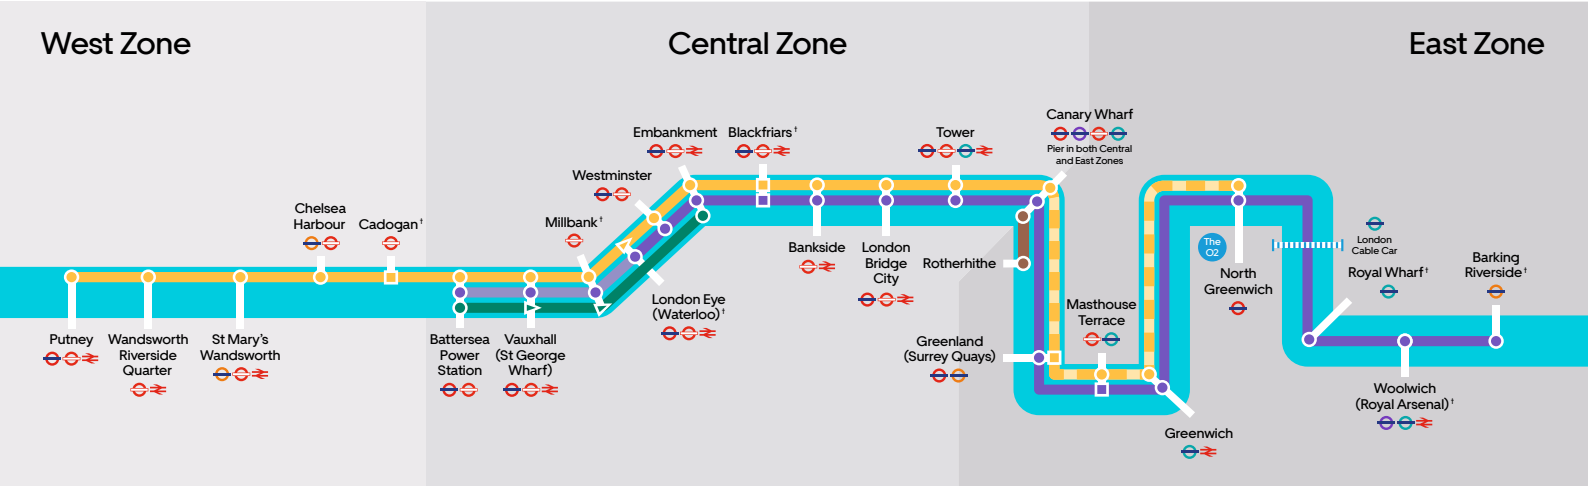

Service break 12:03 - 12:39

Weekend to Rotherhithe	RB4	RB4	RB4	RB4	RB4	RB4	RB4	RB4	RB4	RB4	RB4	RB4	RB4	RB4	RB4	RB4	RB4	RB4	RB4	RB4	RB4	RB4	RB4	RB4	RB4	RB4	RB4	RB4	RB4	RB4	RB4	RB4	RB4	RB4	RB4
Canary Wharf	1245	1300	1315	1330	1345	1400	1415	1430	1445	1500	1515	1530	1545	1600	1615	1627	1640	1655	1710	1725	1740	1755	1810	1825	1840	1855	1910	1925	1940						
Rotherhithe	1248	1303	1318	1333	1348	1403	1418	1433	1448	1503	1518	1533	1548	1603	1618	1630	1643	1658	1713	1728	1743	1758	1813	1828	1843	1858	1913	1928	1943						

Service break 19:43 - 20:34

Weekend to Rotherhithe	RB4	RB4	RB4	RB4	RB4	RB4	RB4	RB4	RB4	RB4	RB4	RB4	RB4	
Canary Wharf	2040	2055	2110	2125	2140	2155	2210	2225	2240	2255	2310	2325	2340	2355
Rotherhithe	2043	2058	2113	2128	2143	2158	2213	2228	2243	2258	2313	2328	2343	2358

Best viewed in landscape when on mobile

Route map

- RB1 - Daily service
- RB1 - Weekday off peak
- RB2 - Weekend-only service
- RB4 - Daily ferry crossing
- RB6 - Daily service
- RB6 - Weekday off peak and weekend

- Regular stop
- Weekday-only stop
- One-way stop

† Intermittent service times.
Please check the timetable:
thamesclippers.com/timetable

- London Cable Car
- Underground
- Overground
- Elizabeth Line
- Docklands Light Railway
- National Rail
- Santander Cycle Hire