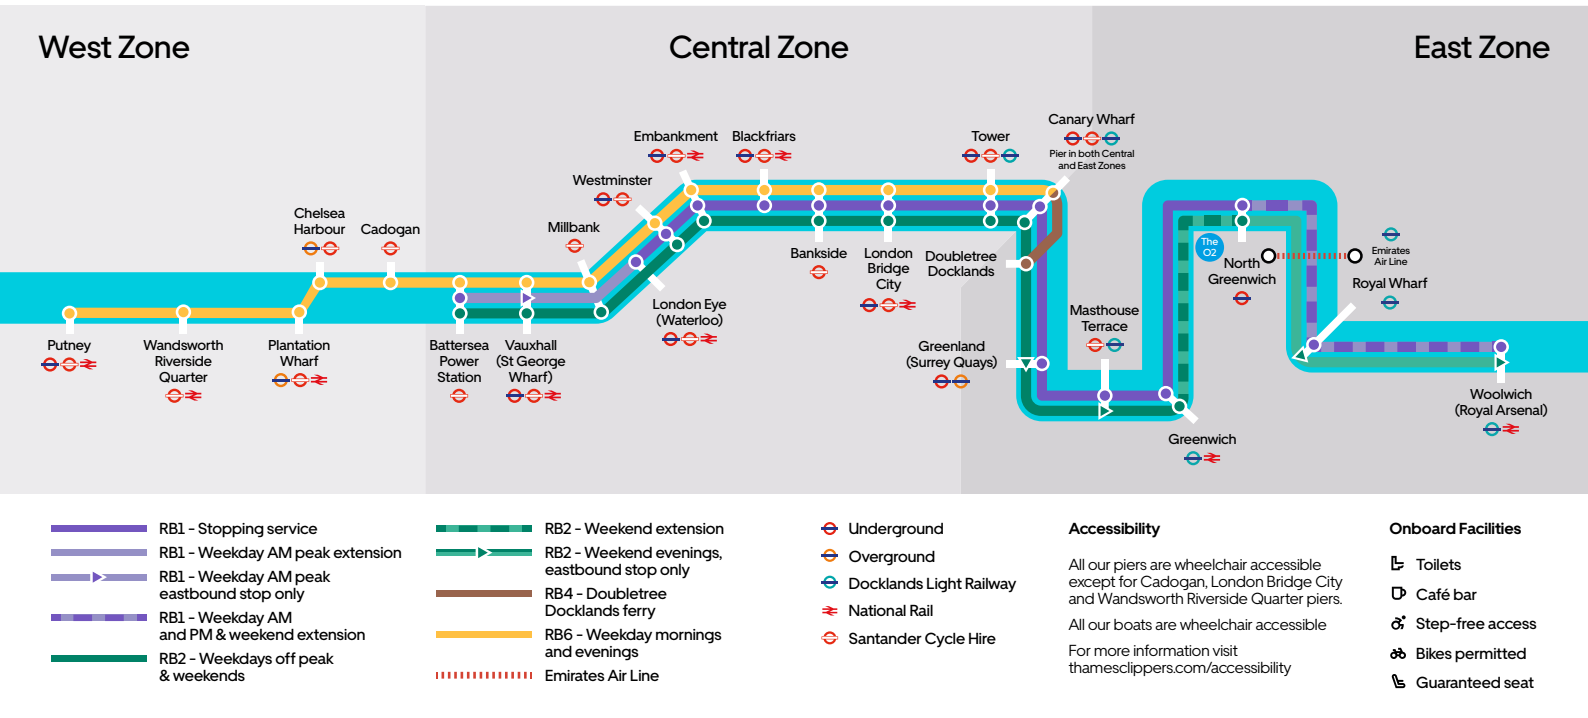

RB4	RB4	RB4	RB4	
Doubletree Docklands	1910	1925	1940	1950
Canary Wharf	1913	1928	1943	1953

Service break: 1958 - 2045

RB4	RB4	RB4	RB4	RB4	RB4	RB4	RB4	RB4	RB4	RB4	
Doubletree Docklands	2045	2100	2115	2130	2140	2155	2213	2228	2243	2258	2313
Canary Wharf	2048	2103	2118	2133	2143	2158	2216	2231	2246	2301	2316

Service break: 1208 - 1245

RB4	RB4	RB4	RB4	RB4	RB4	RB4	RB4	RB4	RB4	RB4	RB4	RB4	RB4	RB4	RB4	RB4	RB4	RB4	RB4	RB4	RB4	RB4	RB4	RB4	RB4	RB4	RB4	RB4
Canary Wharf	1250	1305	1320	1335	1345	1400	1410	1425	1435	1450	1500	1513	1525	1538	1550	1605	1620	1635	1650	1705	1720	1735	1750	1805	1820	1835	1850	1900
Doubletree Docklands	1253	1308	1323	1338	1348	1403	1413	1428	1438	1453	1503	1516	1528	1541	1553	1608	1623	1638	1653	1708	1723	1738	1753	1808	1823	1838	1853	1903

RB4	RB4	RB4	RB4	
Canary Wharf	1915	1930	1945	1955
Doubletree Docklands	1918	1933	1948	1958

Service break: 1958 - 2045

RB4	RB4	RB4	RB4	RB4	RB4	RB4	RB4	RB4	RB4	RB4	
Canary Wharf	2050	2105	2120	2135	2145	2200	2218	2233	2248	2303	2320
Doubletree Docklands	2053	2108	2123	2138	2148	2203	2221	2236	2251	2306	2323

Best viewed in landscape when on mobile

Route map

Best viewed in landscape when on mobile