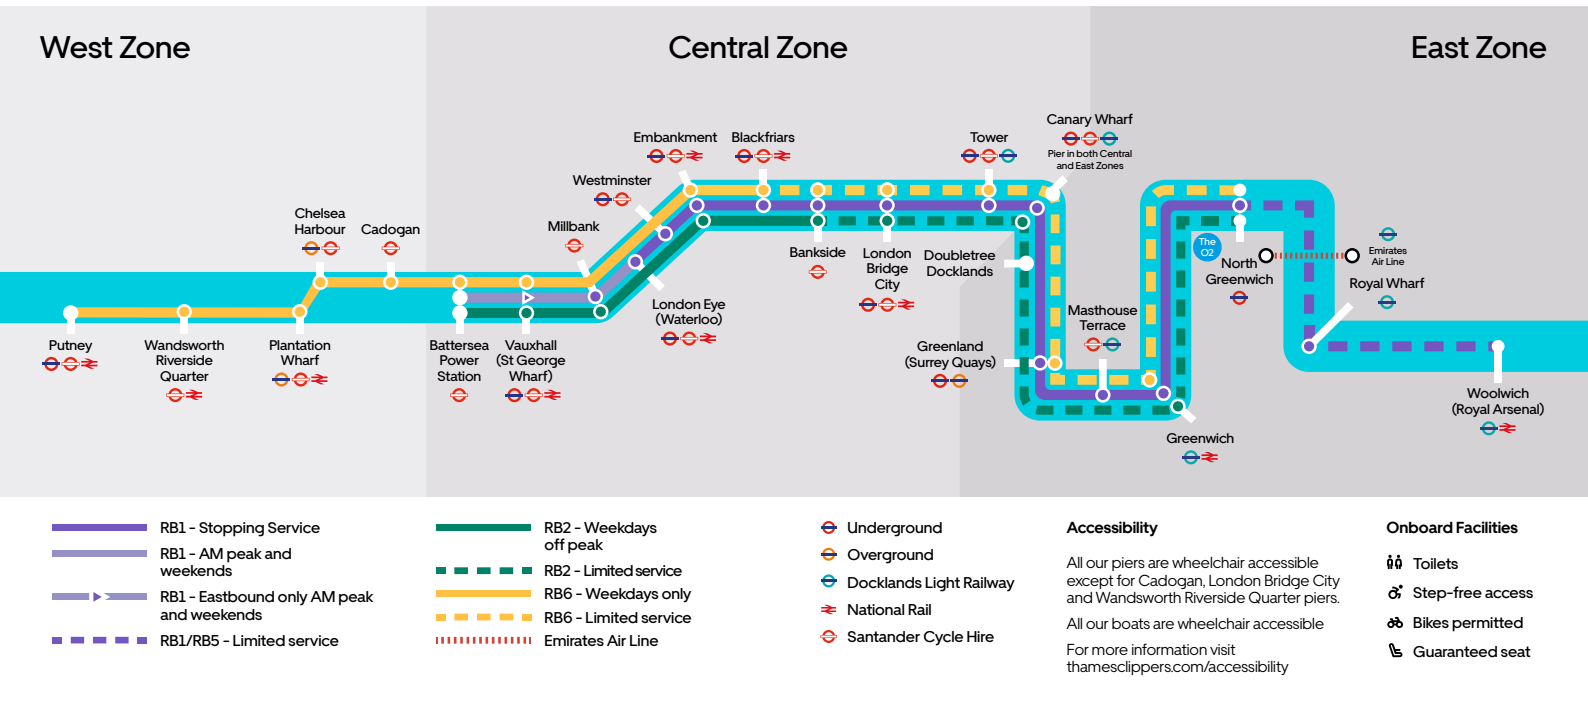

Route Map

Best viewed in landscape when on mobile

Uber Boat
by **thames clippers**

Find us on Twitter for service updates
[@thamesclippers](https://twitter.com/thamesclippers)