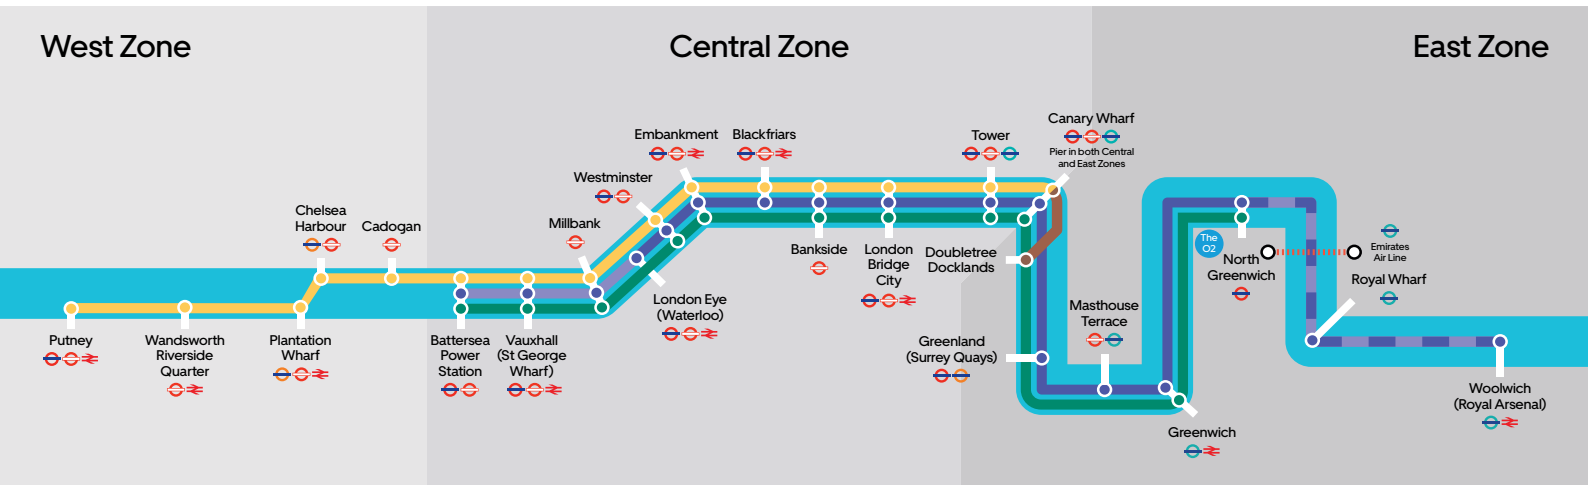

Service break: 1208 - 1245

RB4	RB4	RB4	RB4	RB4	RB4	RB4	RB4	RB4	RB4	RB4	RB4	RB4	RB4	RB4	RB4	RB4	RB4	RB4	RB4	RB4	RB4	RB4	RB4	RB4	RB4	RB4	RB4	RB4	RB4	RB4	RB4	RB4	RB4	RB4	RB4	RB4	RB4
Canary Wharf	1250	1305	1320	1335	1345	1400	1410	1425	1435	1450	1500	1513	1525	1538	1550	1605	1620	1635	1650	1705	1720	1735	1750	1805	1820	1835	1850	1900									
Doubletree Docklands	1253	1308	1323	1338	1348	1403	1413	1428	1438	1453	1503	1516	1528	1541	1553	1608	1623	1638	1653	1708	1723	1738	1753	1808	1823	1838	1853	1903									

RB4	RB4	RB4	RB4				
Canary Wharf	1915	1930	1945	1955			
Doubletree Docklands	1918	1933	1948	1958			

Service break: 1958 - 2045

RB4	RB4	RB4	RB4	RB4	RB4	RB4	RB4	RB4	RB4	RB4	RB4		
Canary Wharf	2050	2105	2120	2135	2145	2200	2218	2233	2248	2303	2320		
Doubletree Docklands	2053	2108	2123	2138	2148	2203	2221	2236	2251	2306	2323		

Best viewed in landscape when on mobile

Uber Boat
by **thames clippers**

Find us on Twitter for service updates
@thamesclippers

Route map

- ▬ RB1 - Daily service
- ▬ RB1 - Weekday extension
- ▬ RB1 - Weekday mornings and evenings & weekend extension
- ▬ RB2 - Weekend service

- ▬ RB4 - Doubletree Docklands ferry
- ▬ RB6 - Weekday mornings and evenings
- ▬ Emirates Air Line

- Underground
- Overground
- Docklands Light Railway
- National Rail
- Santander Cycle Hire

Accessibility