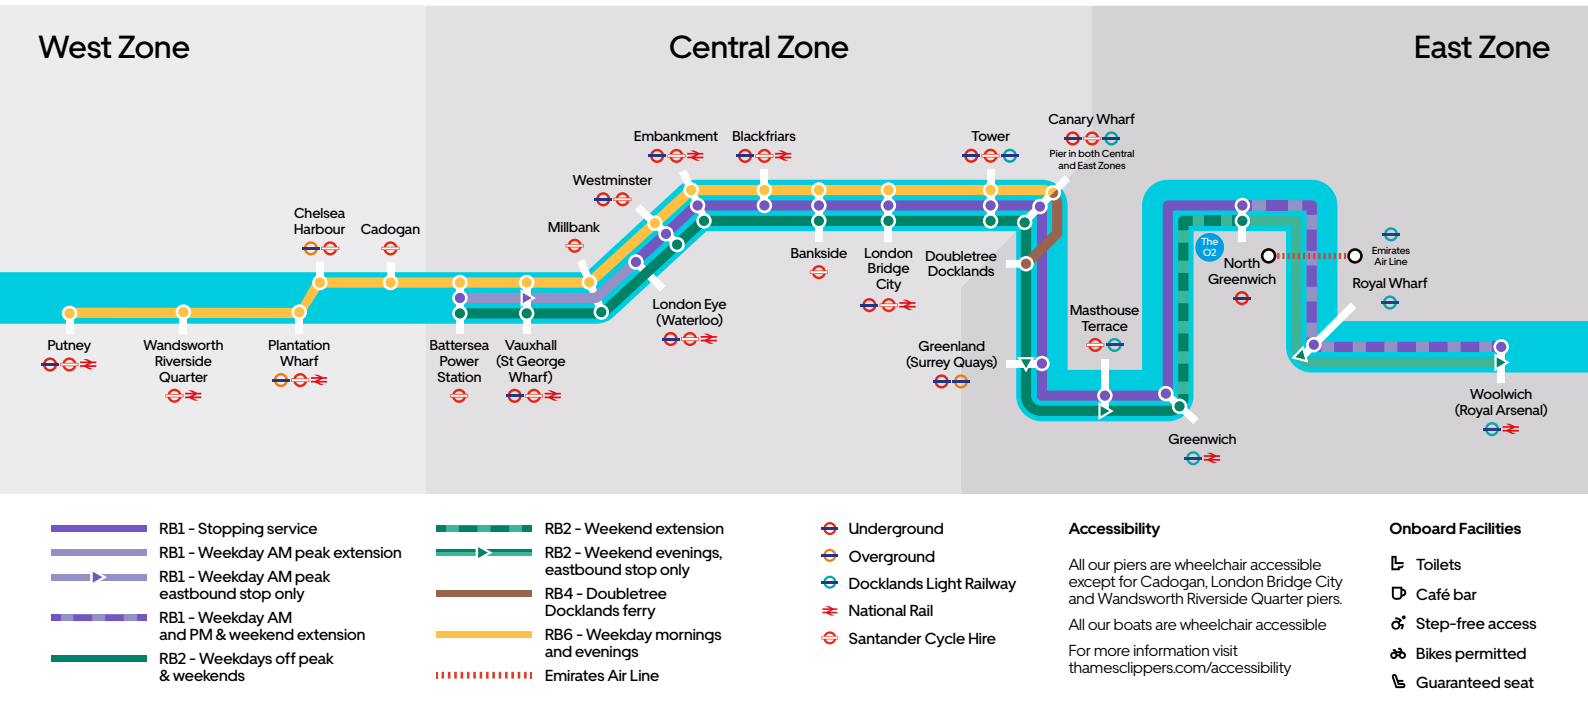

Find us on Twitter for service updates
[@thamesclippers](#)

Weekend

DOUBLETREE
BY HILTON™
LONDON – DOCKLANDS RIVERSIDE

9

RB4 – Canary Wharf departures

Saturdays

RB4 morning	RB4	RB4	RB4	RB4	RB4	RB4	RB4	RB4	RB4	RB4	RB4	RB4	RB4	RB4	RB4	RB4	RB4	RB4	RB4	RB4	RB4	RB4
Canary Wharf	0950	1005	1020	1035	1050	1105	1120	1135	1150	1205	1220	1235	1250	1305	1320	1335	1345	1400	1410	1425	1435	1450
Doubletree Docklands	0953	1008	1023	1038	1053	1108	1123	1138	1153	1208	1223	1238	1253	1308	1323	1338	1348	1403	1413	1428	1438	1453

Service break: 1958 - 2045

RB4 evening	RB4	RB4	RB4	RB4	RB4	RB4	RB4	RB4	RB4	RB4	RB4
Canary Wharf	2050	2105	2120	2135	2145	2200	2218	2233	2248	2303	2320
Doubletree Docklands	2053	2108	2123	2138	2148	2203	2221	2236	2251	2306	2323

Service break: 1958 - 2015

RB4 afternoon	RB4	RB4	RB4	RB4	RB4	RB4
Canary Wharf	2020	2035	2050	2105	2120	2135
Doubletree Docklands	2023	2038	2053	2108	2123	2138

Best viewed in landscape when on mobile

Uber Boat
by **thames clippers**

Find us on Twitter for service updates
[@thamesclippers](#)

Route map

Best viewed in landscape when on mobile