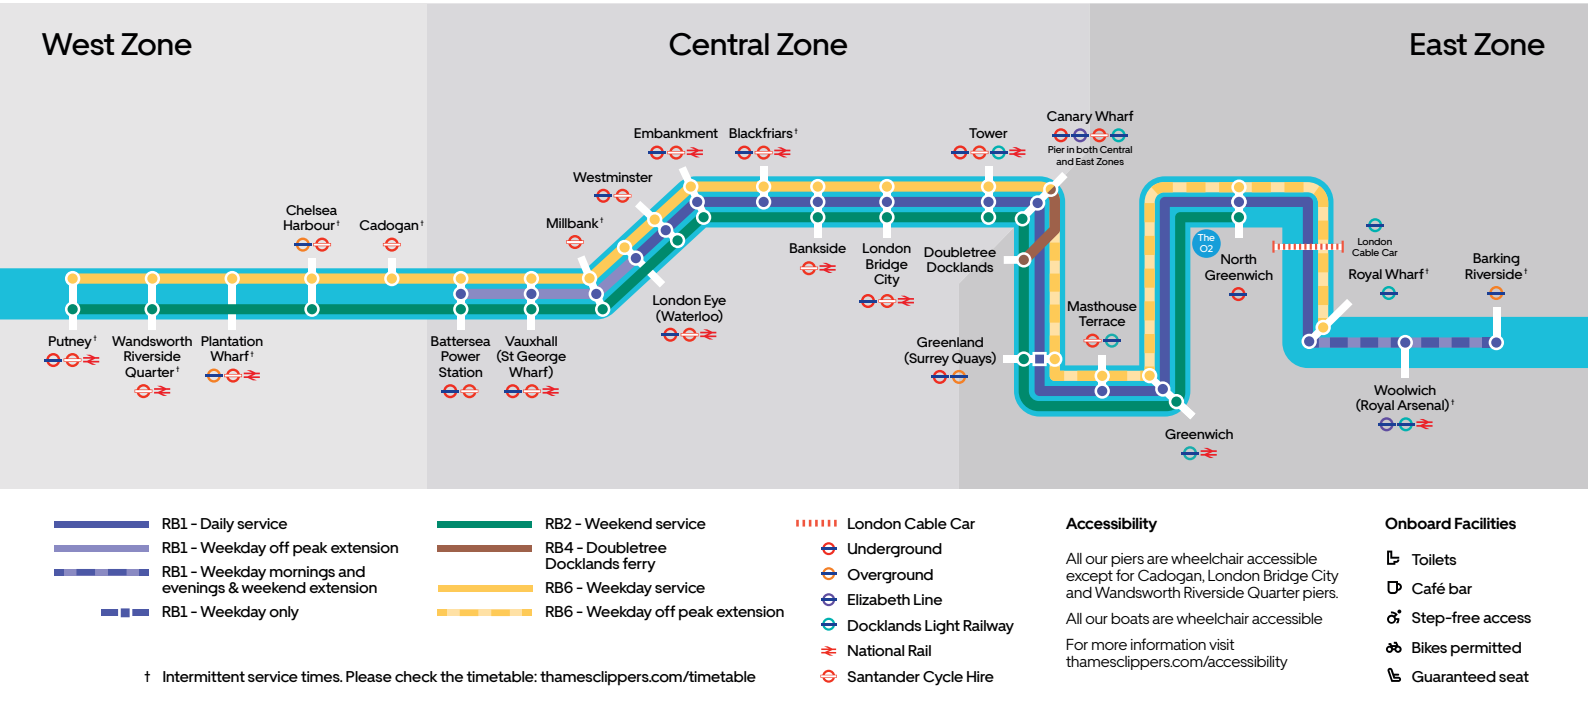

Route map

Best viewed in landscape when on mobile

Uber Boat
by **thames clippers**

Find us on Twitter for service updates
[@thamesclippers](https://twitter.com/thamesclippers)